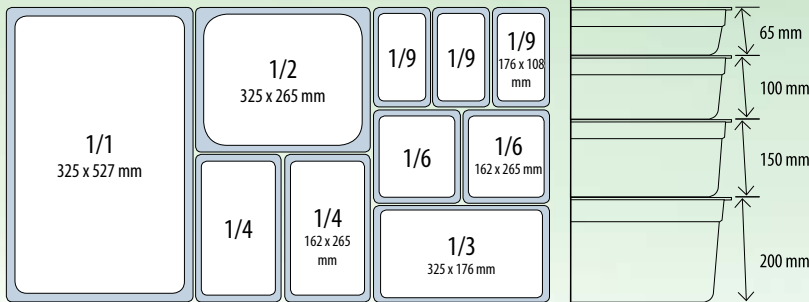

Turkey
Discover
the potential