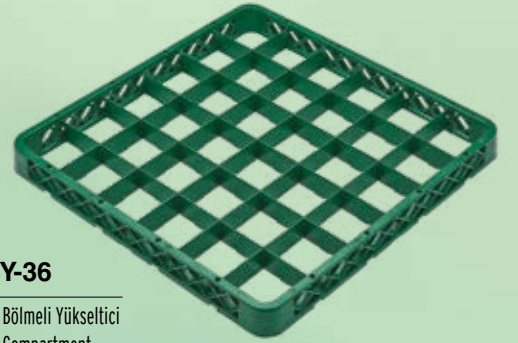

BY-36

36 Bölmeli Yükseltici
36 Compartment
6 pcs /ctn
Gri / Grey

Ø 74 mm