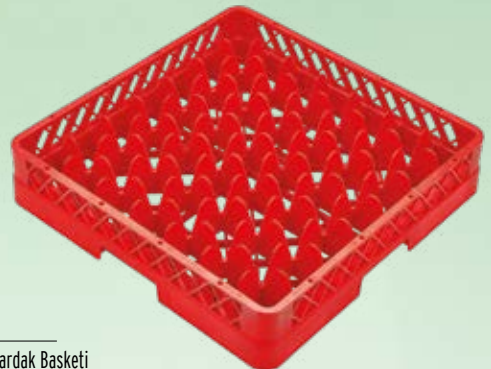

BB-49

49 Bölmeli Bardak Basketi
49 Compartment Glass Rack
6 pcs /ctn
Kırmızı / Red