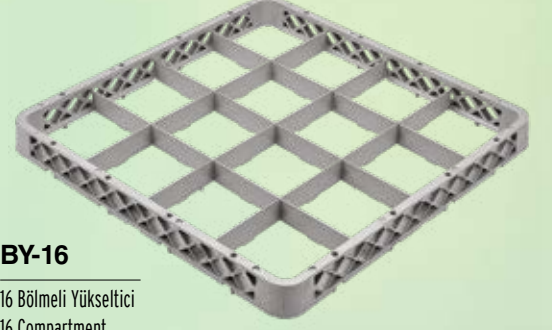

BY-16

16 Bölmeli Yükseltici
16 Compartment
6 pcs /ctn
Gri / Grey

Ø 113 mm