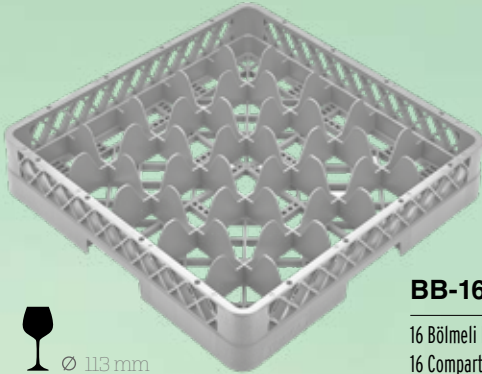

BB-16

16 Bölmeli Bardak Basketi
16 Compartment Glass Rack
6 pcs /ctn
Gri / Grey