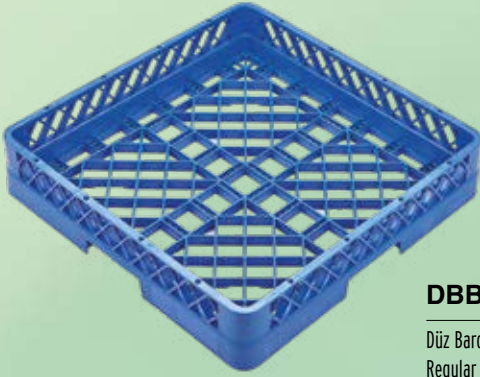

DBB-50

Düz Bardak Basketi
Regular Glass Rack
6 pcs /ctn
Mavi / Blue