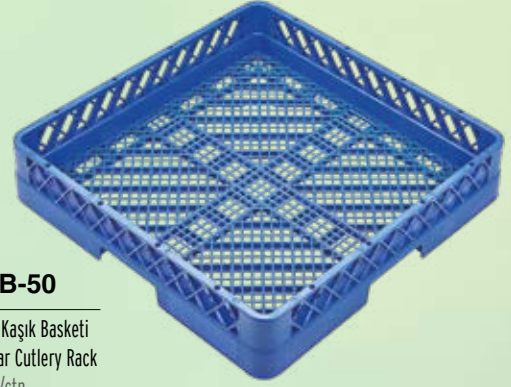

CKB-50

Çatal, Kaşık Basketi
Regular Cutlery Rack
6 pcs /ctn
Mavi / Blue