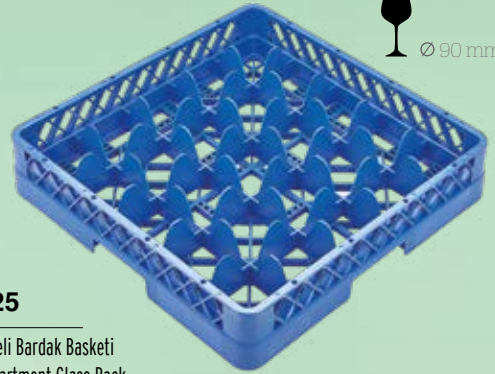

BB-25

25 Bölmeli Bardak Basketi
25 Compartment Glass Rack
6 pcs /ctn
Mavi / Blue