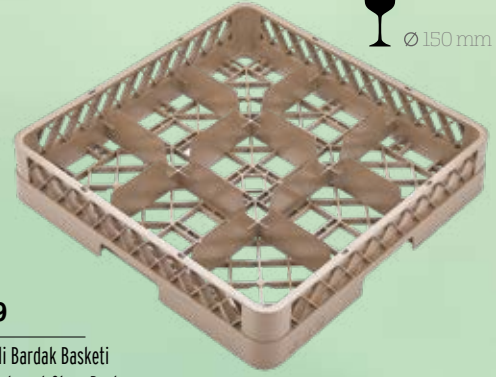

BB-9

9 Bölmeli Bardak Basketi
9 Compartment Glass Rack
6 pcs /ctn
Bej / Beige