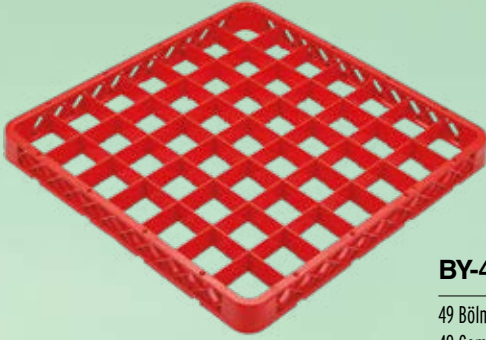

BY-49

49 Bölmeli Yükseltici
49 Compartment
6 pcs /ctn
Kırmızı / Red

Ø 63 mm