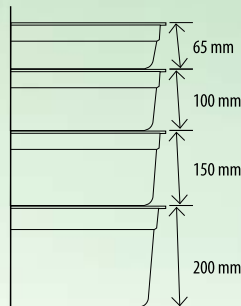

Turkey

Discover
the potential